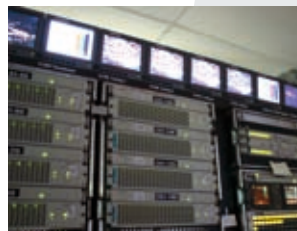

Football World Cup 2006

Rental arrangements

The Football World Cup 2006 was one of the largest media events which has ever taken place in Germany. Wellen+Nöthen was well prepared for the challenge and was represented in the area of TV coverage of the event as the provider of a very large amount of rental equipment. Around 600 LCD and CRT monitors as well as 130 digital Betacam, IMX and DVCPRO recorders together with large amounts of peripheral equipment were rented to national and international broadcasters. These included ARD, ZDF, WDR, Nippon TV from Japan and the Brazilian broadcaster Newco. In addition to this, operators of outside broadcasting units such as Wige Television, HDSigns and the World Cup organiser Thomson availed themselves of Wellen+Nöthen's rental pool.

Amongst other locations the equipment was deployed in the broadcasting centres of ZDF and ARD in Berlin and Cologne. At ZDF's Berlin location on the Potsdamer Platz Wellen+Nöthen installed 44 IMX video recording units and 120 monitors, whereas the requirements for the WDR studio A in Cologne were for a large number of digital Betacam recorders, Lynx test signal generators (5000 series), Wohler digital audio monitors and four 32 channel multiviewers and quadsplits supplied by Evertz. For Premiere the Munich firm HDSigns' broadcasting vehicle was equipped with Thomson HD cameras, EVS XT HD hard disk recorders and a variety of HDCAM recorders, whilst for the event organisers Thomson 3 slow motion trucks were equipped with around 400 monitor units in cooperation with Wige Television.